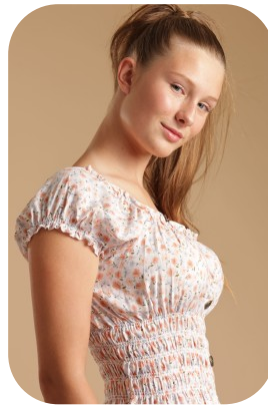

# Amelia Kapcinska

Age: 11-15	Height: 5ft6inch	Eye Colour: Blue	Accent: London
Gender:F	Hair Color: Brunette	Waist: 63CM	
Location: London		Bust: 85CM	
Drives: No		Hips: 88CM	

Talents  
TEEN MODELS, EXTRAS