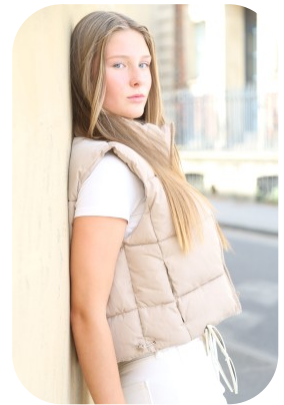

# Amelia Kapcinska

Age: 11-15	Height: 5ft6inch	Eye Colour: Blue	Accent: London
Gender:F	Hair Color: Brunette	Waist: 63CM	
Location: London		Bust: 85CM	
Drives: No		Hips: 88CM	

Talents  
TEEN MODELS, EXTRAS