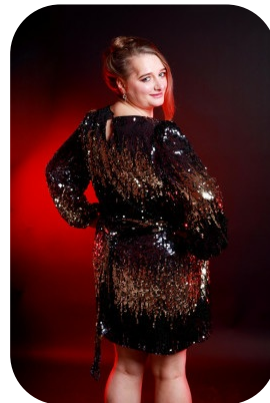

Colette Novella

Age: 31-40	Height: 5ft8inch	Eye Colour: Blue	Accent: London
Gender:F	Weight: 95kg	Waist: 33	Bust: 45
Location: London	Shoe Size: 7	Hips: 49	
Drives: Yes	Hair Color: Brunette		

Talents
COMMERCIAL MODELS, EXTRAS, MUSICIANS

Additional Talents:
BIKE - SWIM- ICESKATE -CLIMB
PIANO - 15+ YEARS

SING 15+ YEARS

PILATES, YOGA

FOR ANY INQUIRIES PLEASE CONTACT US

0207 834 66 60 - Office

www.fusionmng.com

cast@fusionmng.com

FM FUSION
MANAGEMENT
TALENT & MODEL MANAGEMENT AGENCY