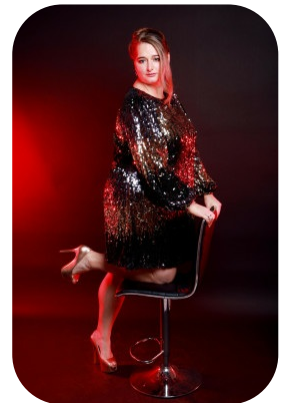

Colette Novella

Age: 31-40	Height: 5ft8inch	Eye Colour: Blue	Accent: London
Gender:F	Weight: 95kg	Waist: 33	Bust: 45
Location: London	Shoe Size: 7	Hips: 49	
Drives: Yes	Hair Color: Brunette		

Talents
COMMERCIAL MODELS, EXTRAS, MUSICIANS

Additional Talents:
BIKE - SWIM- ICESKATE -CLIMB
PIANO - 15+ YEARS

SING 15+ YEARS

PILATES, YOGA

FOR ANY INQUIRIES PLEASE CONTACT US

0207 834 66 60 - Office

www.fusionmng.com

cast@fusionmng.com

FM FUSION
MANAGEMENT
TALENT & MODEL MANAGEMENT AGENCY