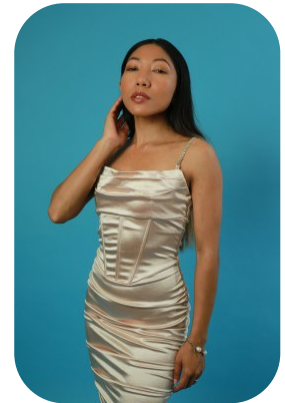

Malana

Age: 31-40

Height:

Eye Colour:

Accent:

Gender:F

4ft11inch

Black

South Asian

Location:

Weight:

Waist: 24

London

38kg

Bust: 31

Drives: No

Shoe Size:

Hips: 32

2

Hair Color:

Black

Talents

COMMERCIAL MODELS

Additional Talents: