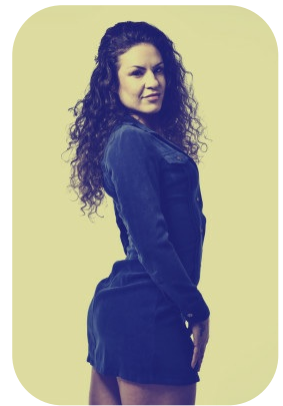

# Abbie Benjamins

Age: 25-30	Height: 5ft8inch	Eye Colour: Blue	Accent: London
Gender:F	Weight: 67kg	Waist: 30.5	Bust: 35
Location: London	Shoe Size: 6	Hips: 33	
Drives: Yes	Hair Color: Brunette		

Talents  
 COMMERCIAL MODELS, FITNESS MODELS,  
 EXTRAS, ATHLETES