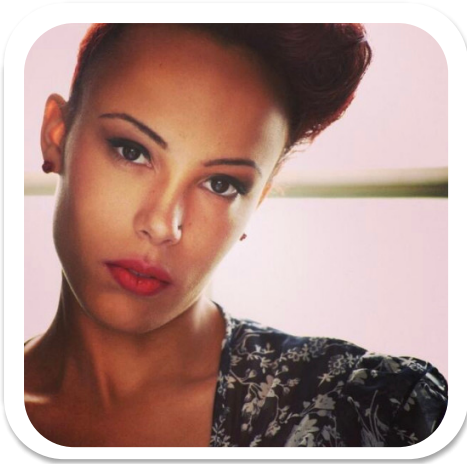

Abigail Samuel

Age: 31-40	Height: 5ft6inch	Eye Colour: Brown	Accent: London
Gender:F	Weight: 44kg	Waist: 26chs	
Location: London	Shoe Size: 5	Bust: 34B	
Drives: Yes	Hair Color: Brunette	Hips: 35ches	

Talents
COMMERCIAL MODELS