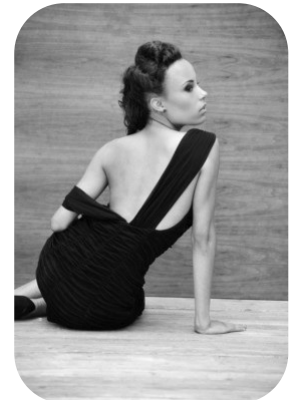

Abigail Samuel

Age: 31-40	Height: 5ft6inch	Eye Colour: Brown	Accent: London
Gender:F	Weight: 44kg	Waist: 26chs	
Location: London	Shoe Size: 5	Bust: 34B	
Drives: Yes	Hair Color: Brunette	Hips: 35ches	

Talents
COMMERCIAL MODELS