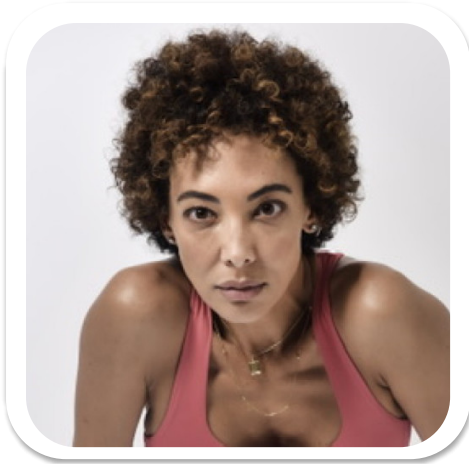

Abir M

Age: 41-50	Height: 5ft8inch	Eye Colour: Hazel	Accent: London
Gender: F	Weight: 54kg	Waist: 27	Bust: 33
Location: London	Shoe Size: 6.5	Hips: 36	
Drives: Yes	Hair Color: Brunette		

Talents
MATURE MODELS, EXTRAS, ATHLETES