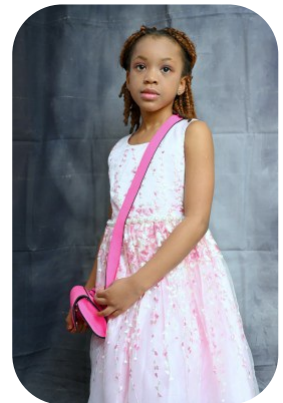

# Abis T

Videos: 5

Age: 6-10	Height: 4ft2inch	Eye Colour: Brown	Accent: London
Gender:F	Weight: 20kg		
Location: London	Shoe Size: 2		
Drives: No	Hair Color: Brunette		

Talents  
CHILD MODELLING, EXTRAS

Additional Talents:

BIKE - SWIM - ROLLERBLADE - HORSE RIDE - CLIMB

GYMNASTICS

DANCE

SING

PIANO - 1 YEAR

---

FOR ANY INQUIRIES PLEASE CONTACT US

0207 834 66 60 - Office