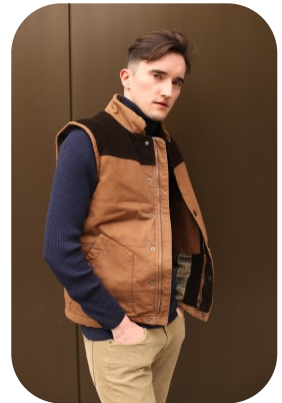

Adam Carter

Age: 25-30	Height: 6ft0inch	Eye Colour: Hazel	Accent: East Euro
Gender:M	Weight: 72kg	Waist: 33	Bust: 38
Location: London	Shoe Size: 9	Hips: 36	
Drives: Yes	Hair Color: Black		

Talents
COMMERCIAL MODELS, EXTRAS