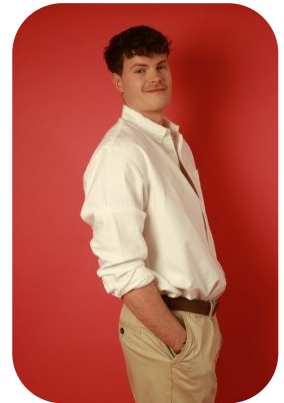

Adam O

Age: 21-24	Height: 6ft3inch	Eye Colour: Blue	Accent: London
Gender: M	Weight: 93kg	Waist: 34.5es	
Location: London	Shoe Size: 10.5	Bust: 41.4es	
Drives: Yes	Hair Color: Brunette	Hips: 36es	

Talents
COMMERCIAL MODELS