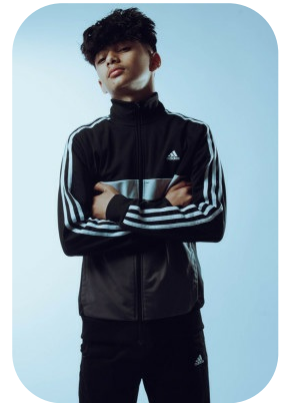

Adam Rehman

Trainings: 1

Age: 11-15	Height: 5ft5inch	Eye Colour: Brown	Accent: London
Gender: M	Weight: 42kg	Waist: 29es	Bust: 29es
Location: London	Shoe Size: 6	Hips: 32es	
Drives: No	Hair Color: Black		

Talents

COMMERCIAL MODELS, TEEN MODELS, EXTRAS

Additional Talents:

SWIM BIKE

FOOTBALL

BASKETBALL

TENNIS

RUGBY