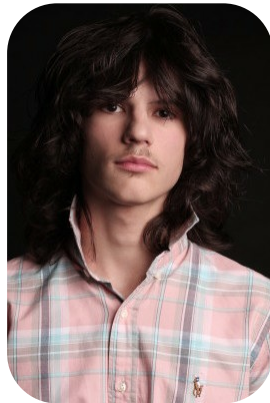

Adam Scibior

Age: 11-15	Height: 6ft1inch	Eye Colour: Brown	Accent: London
Gender:M	Weight: 70kg	Waist: 34	Bust: 36
Location: London	Shoe Size: 10.5	Hips: 34	
Drives: No	Hair Color: Brunette		

Talents
COMMERCIAL MODELS, TEEN MODELS, EXTRAS