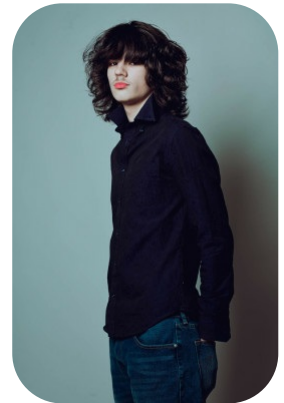

Adam Scibior

Age: 11-15	Height: 6ft1inch	Eye Colour: Brown	Accent: London
Gender:M	Weight: 70kg	Waist: 34	Bust: 36
Location: London	Shoe Size: 10.5	Hips: 34	
Drives: No	Hair Color: Brunette		

Talents
COMMERCIAL MODELS, TEEN MODELS, EXTRAS