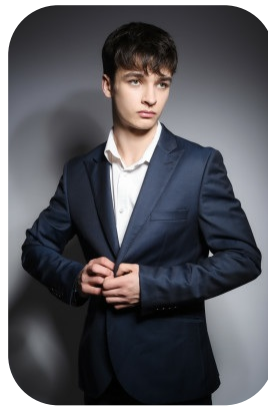

Adam Warne

Videos: 1

Age: 16-20	Height: 5ft11inch	Eye Colour: Hazel	Accent: London
Gender: M	Weight: 70kg	Waist: 28cm	
Location: London	Shoe Size: 10	Bust: 38cm	
Drives: No	Hair Color: Brunette	Hips: 33cm	

Talents
 COMMERCIAL MODELS, TEEN MODELS, EXTRAS,
 ATHLETES

Additional Talents:
 BIKE - SWIM - CLIMB

CRICKET

GYM FITNESS

FOR ANY INQUIRIES PLEASE CONTACT US

0207 834 66 60 - Office

www.fusionmng.com

cast@fusionmng.com