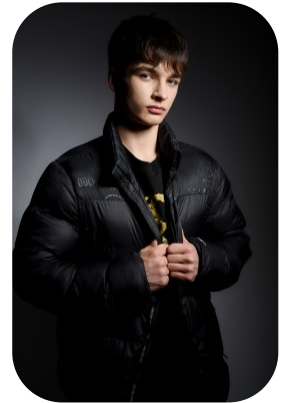

Adam Warne

Videos: 1

Age: 16-20	Height: 5ft11inch	Eye Colour: Hazel	Accent: London
Gender: M	Weight: 70kg	Waist: 28cm	
Location: London	Shoe Size: 10	Bust: 38cm	
Drives: No	Hair Color: Brunette	Hips: 33cm	

Talents
 COMMERCIAL MODELS, TEEN MODELS, EXTRAS,
 ATHLETES

Additional Talents:
 BIKE - SWIM - CLIMB

CRICKET

GYM FITNESS

FOR ANY INQUIRIES PLEASE CONTACT US

0207 834 66 60 - Office

www.fusionmng.com

cast@fusionmng.com