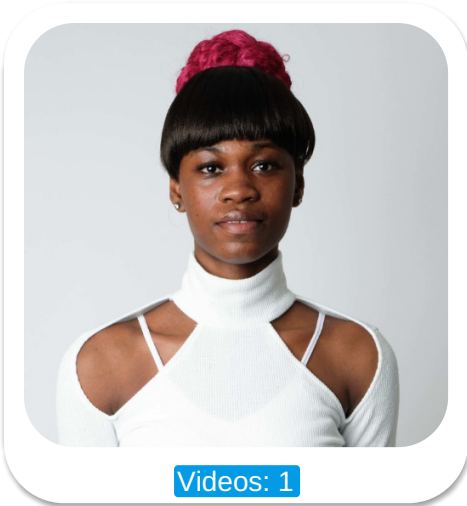

Adelaide Anson

Videos: 1

Age: 21-24	Height: 5ft8inch	Eye Colour: Black	Accent: London
Gender:F	Weight: 58kg	Waist: 74	
Location: London	Shoe Size: 7.5	Bust: 88	
Drives: No	Hair Color: Black	Hips: 100	

Talents
COMMERCIAL MODELS, EXTRAS