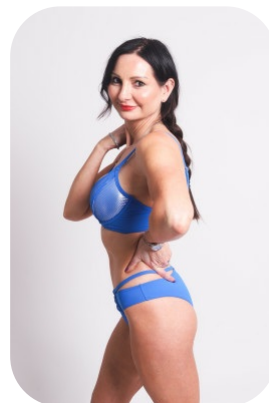

Adela P

Videos: 3

Age: 51-60	Height: 5ft4inch	Eye Colour: Brown	Accent: Northern
Gender:F	Weight: 50kg	Waist: 24	
Location: Britain North	Shoe Size: 5.5	Bust: 32 DD	
Drives: Yes	Hair Color: Brunette	Hips: 31	

Talents
 FITNESS MODELS, MATURE MODELS

Additional Talents:
 SWIM BIKE GYM FITNESS BODY BUILDING

FOR ANY INQUIRIES PLEASE CONTACT US

0207 834 66 60 - Office

[Adela P Profile](#)

All Rights Reserved by [Fusion Management](#) © 2018