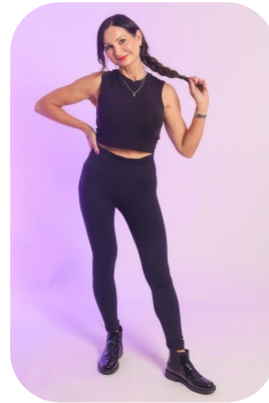

Additional Talents:
SWIM BIKE GYM FITNESS BODY BUILDING

FOR ANY INQUIRIES PLEASE CONTACT US

0207 834 66 60 - Office

[Adela P Profile](#)

All Rights Reserved by [Fusion Management](#) © 2018