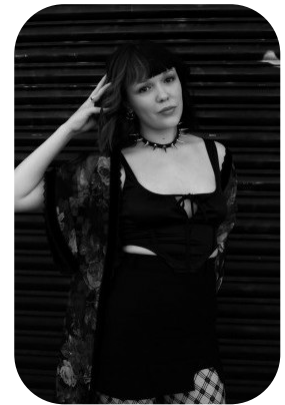

Additional Talents:

KENDO (Japanese Sword Fight) - SWIM - YOGA - WAITRESS - CRIMINOLOGY & CRIMINAL
PSYCHOLOGY - SKATEBOARD

FOR ANY INQUIRIES PLEASE CONTACT US

0207 834 66 60 - Office

www.fusionmng.com

cast@fusionmng.com