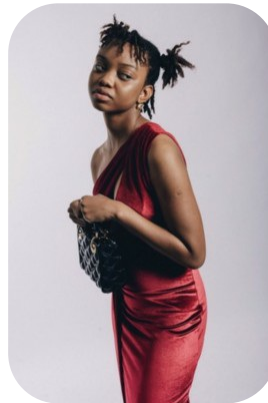

Adom Abaidoo

Age: 16-20	Height: 5ft5inch	Eye Colour: Brown	Accent: Northern
Gender:F	Weight: 52kg	Waist: 30	
Location: Britain North	Shoe Size: 6	Bust: 34	
Drives: No	Hair Color: Black	Hips: 38	

Talents
COMMERCIAL MODELS, EXTRAS