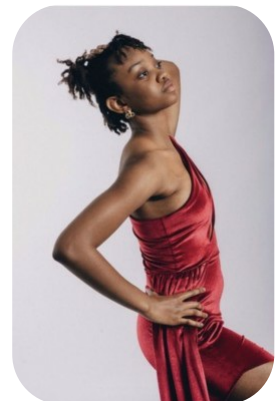

Adom Abaidoo

Age: 16-20	Height: 5ft5inch	Eye Colour: Brown	Accent: Northern
Gender:F	Weight: 52kg	Waist: 30	
Location: Britain North	Shoe Size: 6	Bust: 34	
Drives: No	Hair Color: Black	Hips: 38	

Talents
COMMERCIAL MODELS, EXTRAS