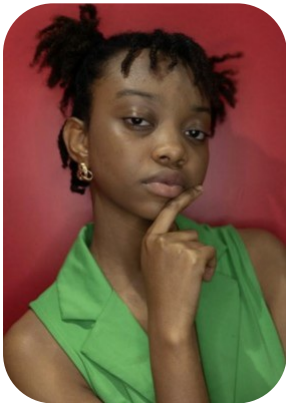

Adom Abaidoo

Age: 16-20	Height: 5ft5inch	Eye Colour: Brown	Accent: Northern
Gender:F	Weight: 52kg	Waist: 30	
Location: Britain North	Shoe Size: 6	Bust: 34	
Drives: No	Hair Color: Black	Hips: 38	

Talents
COMMERCIAL MODELS, EXTRAS