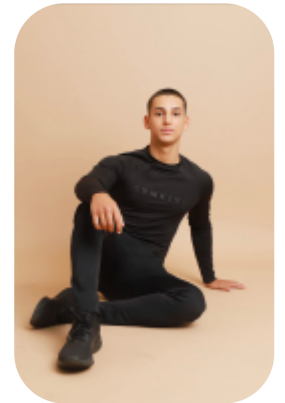

Ahmed Franka

Videos: 1

Age: 16-20	Height: 5ft8inch	Eye Colour: Brown	Accent: London
Gender:M	Weight: 69kg	Waist: 85 cm 33.5es	
Location: Britain North	Shoe Size: 7.5	Bust: 103 cm 40.5es	
Drives: No	Hair Color: Black	Hips: 90 cm 35.4es	

Talents
COMMERCIAL MODELS, EXTRAS, ATHLETES

Additional Talents:

BIKE - SWIM - HORSERIDE - CLIMB

FOOTBALL, BASKETBALL, TENNIS, BADMINTON - 5 YEARS

GYM FITNESS -2 YEARS

BOXING - 5 YEARS

FOR ANY INQUIRIES PLEASE CONTACT US