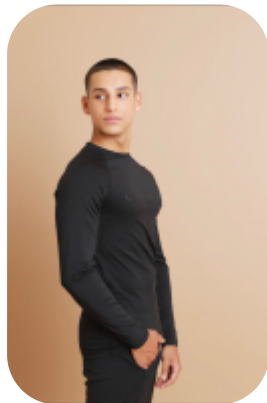

Additional Talents:

BIKE - SWIM - HORSERIDE - CLIMB

FOOTBALL, BASKETBALL, TENNIS, BADMINTON - 5 YEARS