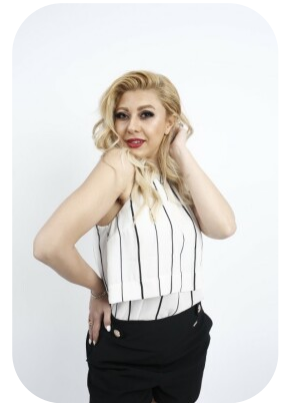

Additional Talents:
SWIM