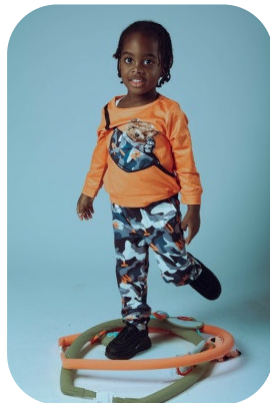

Aiden Bailey

Age: 0-5	Height: 3ft0inch	Eye Colour: Brown	Accent: London
Gender:M	Weight: 13kg	Waist: NA	Bust: NA
Location: London	Shoe Size: 9	Hips: NA	
Drives: No	Hair Color: Black		

Talents
CHILD MODELLING