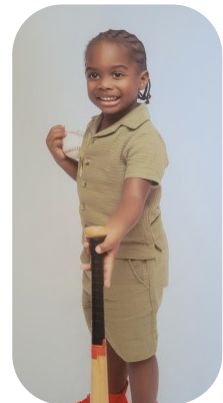

Aiden Bailey

Age: 0-5	Height: 3ft0inch	Eye Colour: Brown	Accent: London
Gender:M	Weight: 13kg	Waist: NA	Bust: NA
Location: London	Shoe Size: 9	Hips: NA	
Drives: No	Hair Color: Black		

Talents
CHILD MODELLING