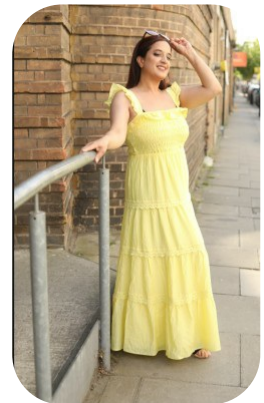

# Aisha Read

Age: 41-50	Height: 5ft4inch	Eye Colour: Brown	Accent: London
Gender:F	Weight: 58kg	Waist: 28-30es (72-76cm)	
Location: London	Shoe Size: 5	Bust: 36	
Drives: Yes	Hair Color: Red	Hips: 36	

Talents  
MATURE MODELS