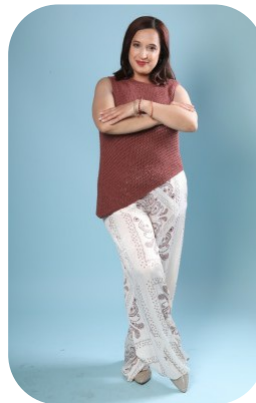

# Aisha Read

Age: 41-50	Height: 5ft4inch	Eye Colour: Brown	Accent: London
Gender:F	Weight: 58kg	Waist: 28-30es (72-76cm)	
Location: London	Shoe Size: 5	Bust: 36	
Drives: Yes	Hair Color: Red	Hips: 36	

Talents  
MATURE MODELS