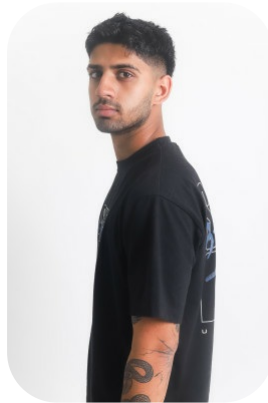

Ajay Sheri

Age: 16-20	Height: 5ft10inch	Eye Colour: Brown	Accent: Northern
Gender: M	Weight: 70kg		
Location: Britain North	Shoe Size: 10.5		
Drives: Yes	Hair Color: Black		

Talents
COMMERCIAL MODELS

Additional Talents:
SWIM BIKE CRICKET FOOTBALL
BASKETBALL HOCKEY