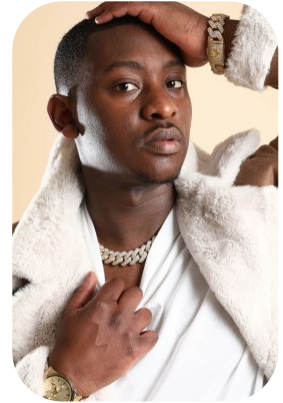

# Akeem Graham

Videos: 1

Age: 25-30	Height: 5ft8inch	Eye Colour: Brown	Accent: London
Gender:M	Weight: 94kg	Waist: 35	Bust: N/A
Location: London	Shoe Size: 8.UK	Hips: 37	
Drives: Yes	Hair Color: Black		

Talents  
COMMERCIAL MODELS, EXTRAS, ATHLETES

Additional Talents:

BIKE

FOOTBALL (7 YEARS) , ATHLETICS - (10 YEARS)

FOR ANY INQUIRIES PLEASE CONTACT US

0207 834 66 60 - Office

[www.fusionmng.com](http://www.fusionmng.com)