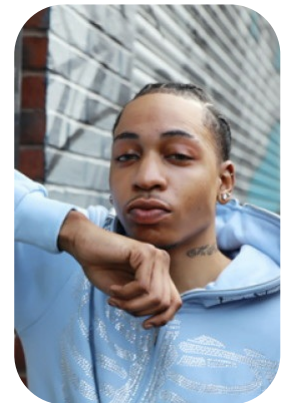

# Akeem Lightbourne

Age: 16-20	Height: 6ft0inch	Eye Colour: Brown	Accent: American
Gender: M	Weight: 60kg	Waist: 32	Bust: 34
Location: Britain	Shoe Size: 9	Hips: 33	
Drives: No	Hair Color: Black		

Talents  
COMMERCIAL MODELS, EXTRAS, ATHLETES