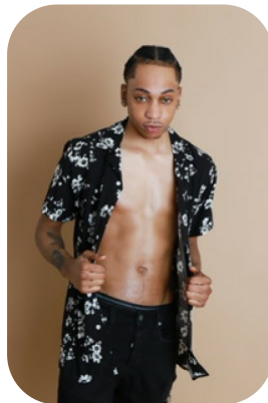

# Akeem Lightbourne

Age: 16-20	Height: 6ft0inch	Eye Colour: Brown	Accent: American
Gender: M	Weight: 60kg	Waist: 32	Bust: 34
Location: Britain	Shoe Size: 9	Hips: 33	
Drives: No	Hair Color: Black		

Talents  
COMMERCIAL MODELS, EXTRAS, ATHLETES