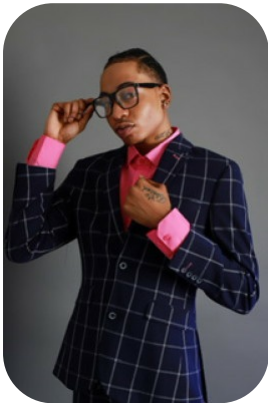

# Akeem Lightbourne

Age: 16-20	Height: 6ft0inch	Eye Colour: Brown	Accent: American
Gender: M	Weight: 60kg	Waist: 32	Bust: 34
Location: Britain	Shoe Size: 9	Hips: 33	
Drives: No	Hair Color: Black		

Talents  
COMMERCIAL MODELS, EXTRAS, ATHLETES