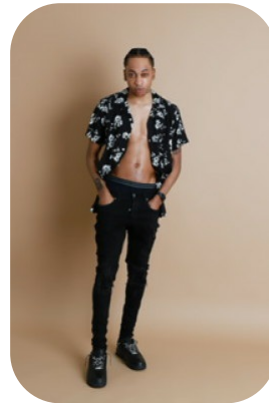

# Akeem Lightbourne

Age: 16-20	Height: 6ft0inch	Eye Colour: Brown	Accent: American
Gender: M	Weight: 60kg	Waist: 32	Bust: 34
Location: Britain	Shoe Size: 9	Hips: 33	
Drives: No	Hair Color: Black		

Talents  
COMMERCIAL MODELS, EXTRAS, ATHLETES