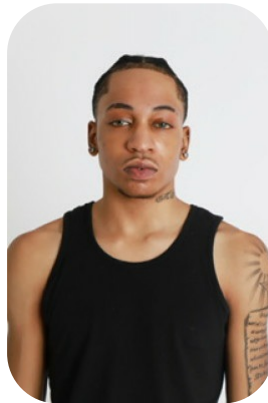

# Akeem Lightbourne

Age: 16-20	Height: 6ft0inch	Eye Colour: Brown	Accent: American
Gender: M	Weight: 60kg	Waist: 32	Bust: 34
Location: Britain	Shoe Size: 9	Hips: 33	
Drives: No	Hair Color: Black		

Talents  
COMMERCIAL MODELS, EXTRAS, ATHLETES