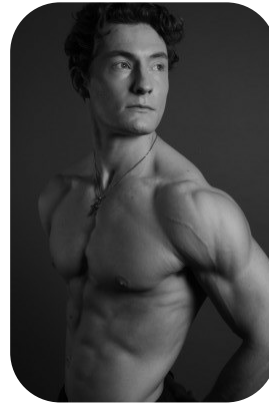

Alaistair Radford

Age: 21-24	Height: 6ft2inch	Eye Colour: Blue	Accent: London
Gender:M	Weight: 80kg	Waist: 28"	Bust: 40"
Location: London	Shoe Size: 12	Hips: 30"	
Drives: No	Hair Color: Brunette		

Talents
 COMMERCIAL MODELS, FITNESS MODELS,
 EXTRAS, ATHLETES

Additional Talents:
 BIKE - SWIM

GYM - FITNESS

COMPETITIVE SPRINTER

RUGBY - HOCKEY - CYCLING - VOLLEYBALL

FOR ANY INQUIRIES PLEASE CONTACT US

0207 834 66 60 - Office

www.fusionmng.com

cast@fusionmng.com