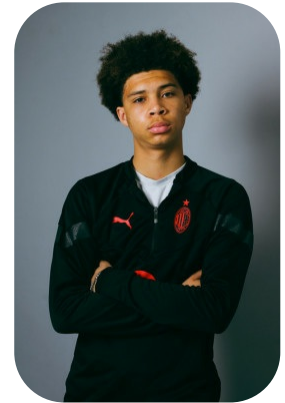

Alan Adekoya

Age: 16-20	Height: 6ft0inch	Eye Colour: Hazel	Accent: London
Gender: M	Weight: 70kg	Waist: 34	Bust: 34
Location: London	Shoe Size: 9.5	Hips: 38	
Drives: No	Hair Color: Brunette		

Talents
COMMERCIAL MODELS, TEEN MODELS, EXTRAS,
ATHLETES

Additional Talents:

BIKE - SWIM - ROLLERBLADE - ROLLERSKATE - SKATEBOARD - CLIMB

FOOTBALL - 10 YEARS

VOLLEYBALL, BASKETBALL, HANDBALL

GYM FITNESS

FOR ANY INQUIRIES PLEASE CONTACT US

0207 834 66 60 - Office

www.fusionmng.com