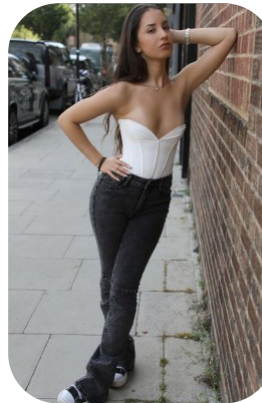

Alba Lime

Age: 21-24	Height: 5ft4inch	Eye Colour: Black	Accent: London
Gender:F	Weight: 54kg	Waist: 25es	Bust: 34es
Location: London	Shoe Size: 4	Hips: 36es	
Drives: No	Hair Color: Brunette		

Talents
COMMERCIAL MODELS