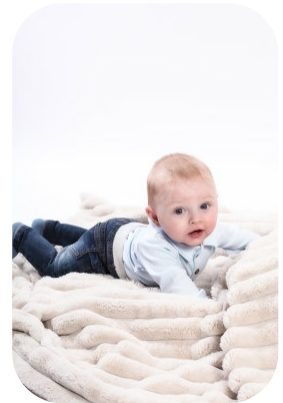

# Albi Evans

Age: 0-5  
Gender: M  
Location:  
Britain  
North  
Drives: No

Height:  
3ft0inch  
Weight:  
10kg  
Shoe Size:  
2  
Hair Color:  
Blonde

Eye Colour:  
Blue  
Accent:  
Northern

Talents  
CHILD MODELLING, EXTRAS