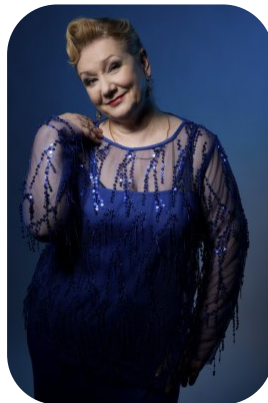

# Alena Badi

Age: 51-60	Height: 5ft7inch	Eye Colour: Blue	Accent: London
Gender:F	Weight: 95kg	Waist: 36	Bust: 38
Location: London	Shoe Size: 7	Hips: 42	
Drives: No	Hair Color: Blonde		

Talents  
MATURE MODELS, EXTRAS, MUSICIANS