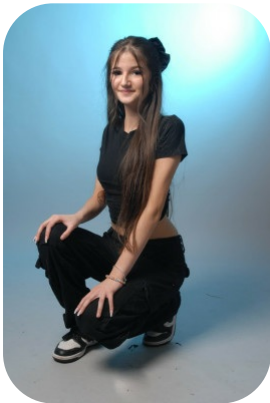

Alesja Rama

Trainings: 1

Age: 11-15	Height: 5ft5inch	Eye Colour: Brown	Accent: London
Gender:F	Weight: 40kg	Waist: 25	Bust: 27
Location: London	Shoe Size: 4	Hips: 34	
Drives: No	Hair Color: Brunette		

Talents
TEEN MODELS, EXTRAS