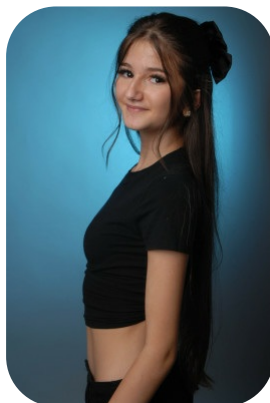

Alesja Rama

Trainings: 1

Age: 11-15	Height: 5ft5inch	Eye Colour: Brown	Accent: London
Gender:F	Weight: 40kg	Waist: 25	Bust: 27
Location: London	Shoe Size: 4	Hips: 34	
Drives: No	Hair Color: Brunette		

Talents
TEEN MODELS, EXTRAS