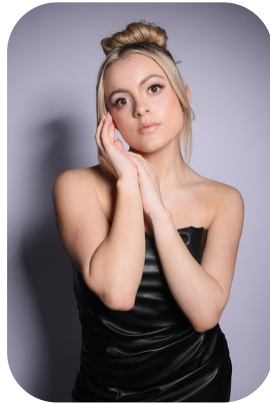

Alexa Elias

Age: 16-20	Height: 5ft1inch	Eye Colour: Brown	Accent: London
Gender:F	Weight: 47kg	Waist: 26	Bust: 34
Location: London	Shoe Size: 4	Hips: 35	
Drives: No	Hair Color: Blonde		

Talents
 COMMERCIAL MODELS, COMMERCIAL DANCERS,
 YOUNG PERFORMERS, EXTRAS