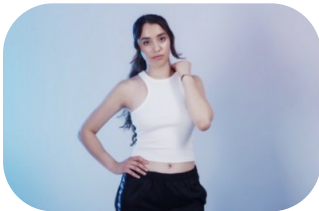

Alexandra Dumitru

Age: 16-20	Height: 5ft5inch	Eye Colour: Brown	Accent: East Euro
Gender:F	Weight: 55kg	Waist: 26	Bust: 33
Location: London	Shoe Size: 5	Hips: 35	
Drives: Yes	Hair Color: Brunette		

Talents
COMMERCIAL MODELS, EXTRAS