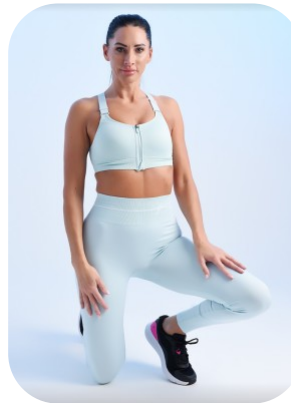

Additional Talents:
SWIM BIKE