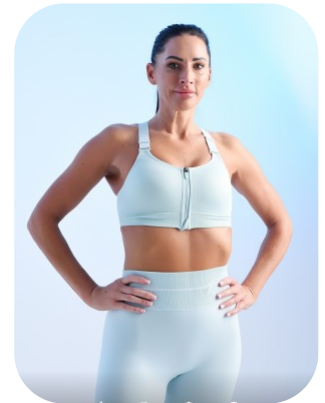

Additional Talents:
SWIM BIKE