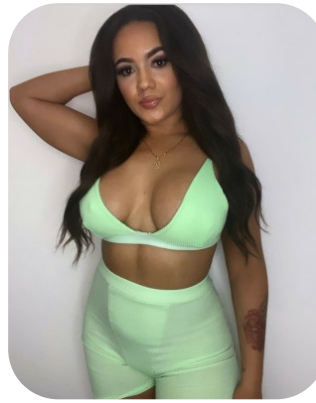

Additional Talents:

COMMERCIAL & HIPHOP DANCE - BIKE - SWIM - ROLLERBLADE - HORSERIDE - ICESKATE

FOR ANY INQUIRIES PLEASE CONTACT US

0207 834 66 60 - Office

www.fusionmng.com

cast@fusionmng.com