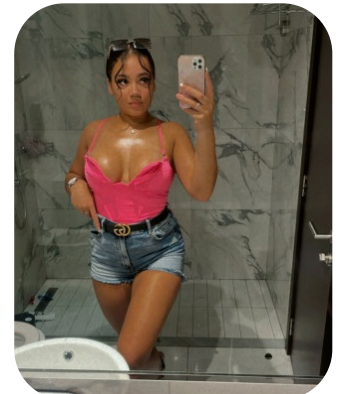

Additional Talents:

COMMERCIAL & HIPHOP DANCE - BIKE - SWIM - ROLLERBLADE - HORSERIDE - ICESKATE

FOR ANY INQUIRIES PLEASE CONTACT US

0207 834 66 60 - Office

www.fusionmng.com

cast@fusionmng.com