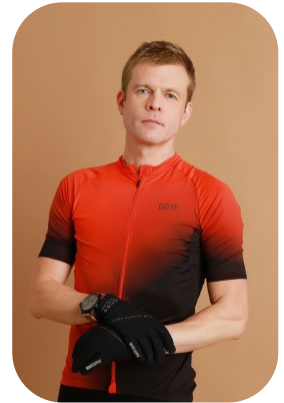

# Alex Anikeev

Credits: 6 Trainings: 1

Age: 41-50	Height: 5ft11inch	Eye Colour: Blue	Accent: East Euro
Gender: M	Weight: 67kg	Waist: 28	Bust: 37
Location: London	Shoe Size: 9.5	Hips: 32	
Drives: Yes	Hair Color: Blonde		

## Talents

COMMERCIAL MODELS, FITNESS MODELS, MATURE MODELS, EXTRAS, ATHLETES

## Additional Talents:

SWIM BIKE GYM PADDLE BOARD HIKE

Credits:

Years of Production	Production Name	Role
2024	Tony Webb Wax figures	Model
2024	Queen Hotel's social media	Model
2024	I LOVE YOU	FATHER
2023		Patient at a retreat
2023		Emergency Medical Technician
2023		Mourner at a funeral