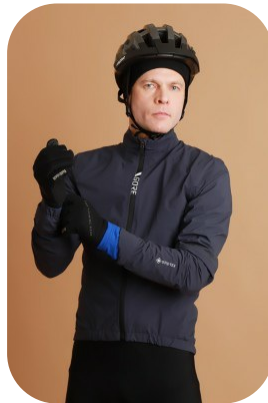

# Alex Anikeev

Credits: 6 Trainings: 1

Age: 41-50	Height: 5ft11inch	Eye Colour: Blue	Accent: East Euro
Gender: M	Weight: 67kg	Waist: 28	Bust: 37
Location: London	Shoe Size: 9.5	Hips: 32	
Drives: Yes	Hair Color: Blonde		

## Talents

COMMERCIAL MODELS, FITNESS MODELS, MATURE MODELS, EXTRAS, ATHLETES

## Additional Talents:

SWIM BIKE GYM PADDLE BOARD HIKE

Credits:

Years of Production	Production Name	Role
2024	Tony Webb Wax figures	Model
2024	Queen Hotel's social media	Model
2024	I LOVE YOU	FATHER
2023		Patient at a retreat
2023		Emergency Medical Technician
2023		Mourner at a funeral