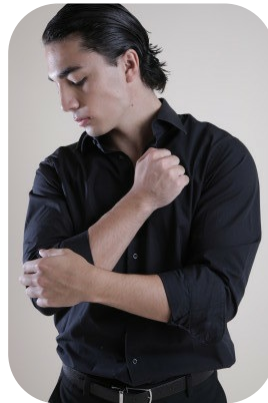

Alex Glynn

Age: 16-20	Height: 5ft8inch	Eye Colour: Brown	Accent: London
Gender: M	Weight: 70kg	Waist: 31	Bust: 38
Location: London	Shoe Size: 8.UK	Hips: 34	
Drives: Yes	Hair Color: Black		

Talents
 COMMERCIAL MODELS, FITNESS MODELS,
 EXTRAS, ATHLETES

Additional Talents:
 BIKE - SWIM - ICESKATE - CLIMB - HORSERIDE

FOOTBALL (PRO) - 10 + YEARS

TENNIS, PADEL (COUNTY)

GYM FITNESS

FOR ANY INQUIRIES PLEASE CONTACT US

0207 834 66 60 - Office

www.fusionmng.com

cast@fusionmng.com