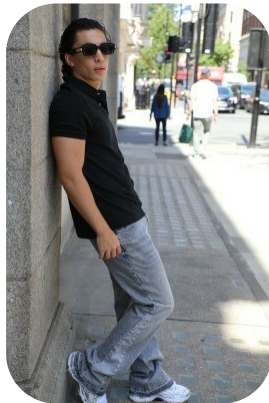

Alex Glynn

Age: 16-20	Height: 5ft8inch	Eye Colour: Brown	Accent: London
Gender: M	Weight: 70kg	Waist: 31	Bust: 38
Location: London	Shoe Size: 8.UK	Hips: 34	
Drives: Yes	Hair Color: Black		

Talents
 COMMERCIAL MODELS, FITNESS MODELS,
 EXTRAS, ATHLETES