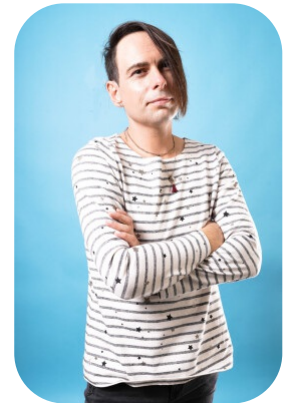

Alexis Quayle

Age: 31-40	Height: 5ft6inch	Eye Colour: Hazel	Accent: British
Gender:M	Weight: 59kg	Waist: 30"	London
Location: London	Shoe Size: 8.UK	Bust: 38"	
Drives: Yes	Hair Color: Brunette	Hips: 33"	

Talents
REAL FACES, EXTRAS, QUIRKY

Additional Talents:

BIKE - MOUNTAIN BIKING - SWIM - ROLLERBLADE - ROLLERSKATE - HORSERIDE - CLIMBING - RUNNING

FOR ANY INQUIRIES PLEASE CONTACT US

0207 834 66 60 - Office