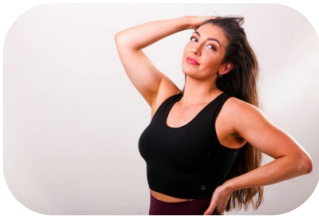

Alex Wallace

Videos: 3

Age: 25-30	Height: 5ft7inch	Eye Colour: Green	Accent: London
Gender:F	Weight: 70kg	Waist: 27ches	
Location: Britain North	Shoe Size: 7	Bust: 34/c	
Drives: Yes	Hair Color: Brunette	Hips: 38ches	

Talents

COMMERCIAL MODELS, FITNESS MODELS, EXTRAS

Additional Talents:

FITNESS

BOXING

SWIMMING

ICESKATING

SKI