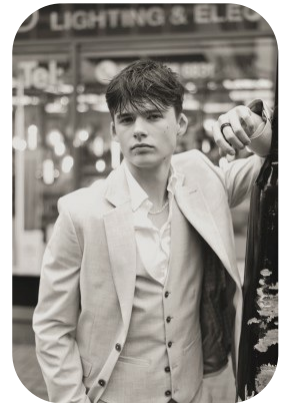

Additional Talents:

BIKE - HORSE RIDE - CLIMB

SWIM - COMPETITIVE - 8 YEARS