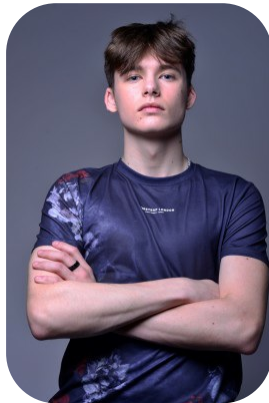

Alfie Whiter

Videos: 1

Age: 16-20	Height: 5ft11inch	Eye Colour: Blue	Accent: London
Gender: M	Weight: 69kg	Waist: 30	Bust: 39
Location: London	Shoe Size: 9.5	Hips: 37	
Drives: No	Hair Color: Brunette		

Talents

COMMERCIAL MODELS, EXTRAS, ATHLETES

Additional Talents:

BIKE - HORSE RIDE - CLIMB

SWIM - COMPETITIVE - 8 YEARS

FOR ANY INQUIRIES PLEASE CONTACT US

0207 834 66 60 - Office

www.fusionmng.com

cast@fusionmng.com