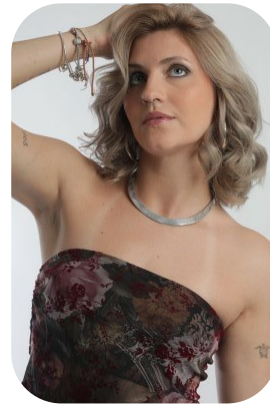

Alia

Age: 16-20	Height: 5ft4inch	Eye Colour: Blue	Accent: London
Gender:F	Weight: 55kg	Waist: 27	Bust: 32
Location: London	Shoe Size: 5	Hips: 28	
Drives: No	Hair Color: Blonde		

Talents
COMMERCIAL MODELS