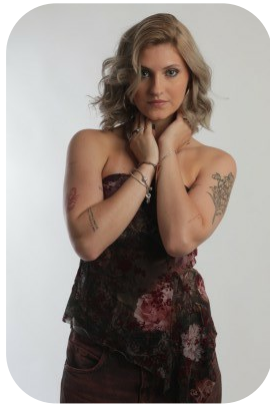

Alia

Age: 16-20	Height: 5ft4inch	Eye Colour: Blue	Accent: London
Gender:F	Weight: 55kg	Waist: 27	Bust: 32
Location: London	Shoe Size: 5	Hips: 28	
Drives: No	Hair Color: Blonde		

Talents
COMMERCIAL MODELS