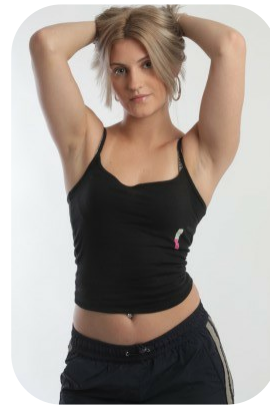

Alia

Age: 16-20	Height: 5ft4inch	Eye Colour: Blue	Accent: London
Gender:F	Weight: 55kg	Waist: 27	Bust: 32
Location: London	Shoe Size: 5	Hips: 28	
Drives: No	Hair Color: Blonde		

Talents
COMMERCIAL MODELS