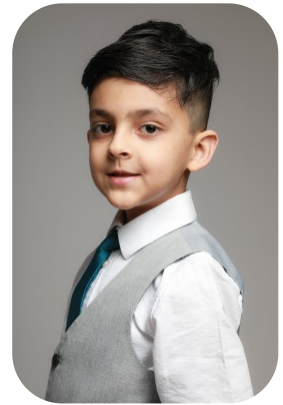

# Ali Ahmed

Age: 6-10	Height: 4ft6inch	Eye Colour: Brown	Accent: Scottish
Gender:M	Weight: 22kg	Waist: 23	
Location: Scotland	Shoe Size: 13	Bust: 23	
Drives: No	Hair Color: Black	Hips: 27	

Talents  
CHILD MODELLING