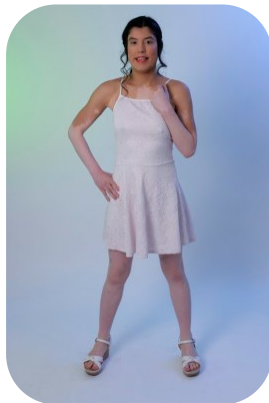

Alice Dcruz

Age: 31-40	Height: 5ft4inch	Eye Colour: Brown	Accent: Welsh
Gender:F	Weight: 58kg	Waist: 28.5	
Location: Wales	Shoe Size: 7	Bust: 35	
Drives: No	Hair Color: Black	Hips: 35	

Talents
COMMERCIAL MODELS, REAL FACES