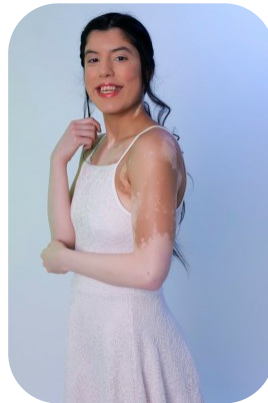

Alice Dcruz

Age: 31-40	Height: 5ft4inch	Eye Colour: Brown	Accent: Welsh
Gender:F	Weight: 58kg	Waist: 28.5	
Location: Wales	Shoe Size: 7	Bust: 35	
Drives: No	Hair Color: Black	Hips: 35	

Talents
COMMERCIAL MODELS, REAL FACES