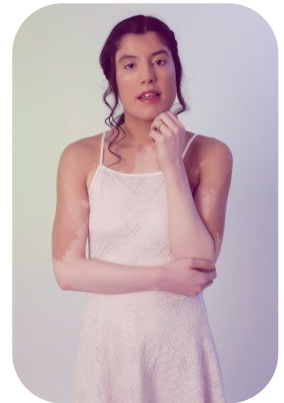

Alice Dcruz

Age: 31-40	Height: 5ft4inch	Eye Colour: Brown	Accent: Welsh
Gender:F	Weight: 58kg	Waist: 28.5	
Location: Wales	Shoe Size: 7	Bust: 35	
Drives: No	Hair Color: Black	Hips: 35	

Talents
COMMERCIAL MODELS, REAL FACES