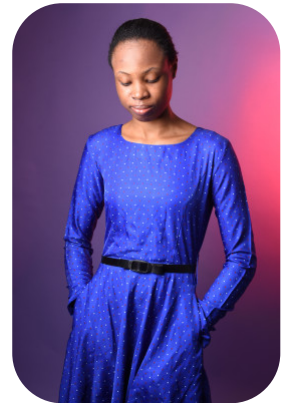

Alice O

Age: 21-24	Height: 6ft0inch	Eye Colour: Black	Accent: African
Gender:F	Weight: 53kg	Waist: 26	Bust: 34
Location: London	Shoe Size: 7.5	Hips: 35	
Drives: No	Hair Color: Black		

Talents
COMMERCIAL MODELS