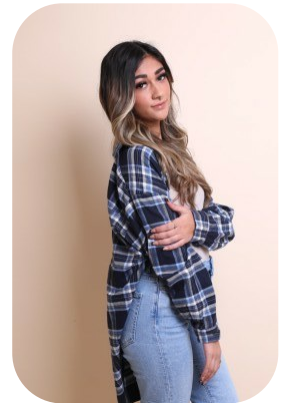

# Alicia Garman

Age: 21-24	Height: 5ft1inch	Eye Colour: Brown	Accent: London
Gender:F	Weight: 43kg	Waist: 25	Bust: 32
Location: London	Shoe Size: 5	Hips: 30	
Drives: No	Hair Color: Brunette		

Talents  
COMMERCIAL MODELS, EXTRAS