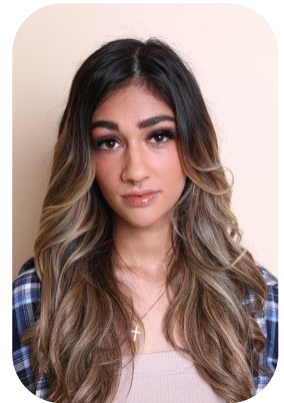

# Alicia Garman

Age: 21-24	Height: 5ft1inch	Eye Colour: Brown	Accent: London
Gender:F	Weight: 43kg	Waist: 25	Bust: 32
Location: London	Shoe Size: 5	Hips: 30	
Drives: No	Hair Color: Brunette		

Talents  
COMMERCIAL MODELS, EXTRAS