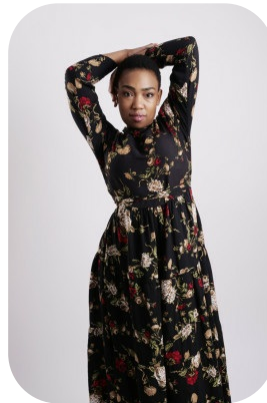

# Alicia Smith

Videos: 1

Age: 25-30	Height: 5ft6inch	Eye Colour: Brown	Accent: London
Gender:F	Weight: 75kg	Waist: 30	Bust: 36
Location: London	Shoe Size: 6	Hips: 38	
Drives: No	Hair Color: Black		

Talents  
COMMERCIAL MODELS, EXTRAS