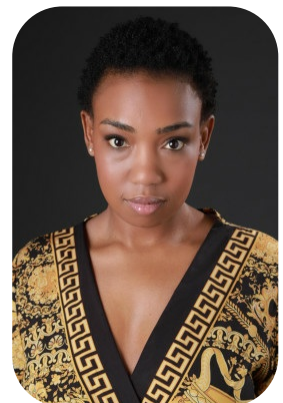

# Alicia Smith

Videos: 1

Age: 25-30	Height: 5ft6inch	Eye Colour: Brown	Accent: London
Gender:F	Weight: 75kg	Waist: 30	Bust: 36
Location: London	Shoe Size: 6	Hips: 38	
Drives: No	Hair Color: Black		

Talents  
COMMERCIAL MODELS, EXTRAS