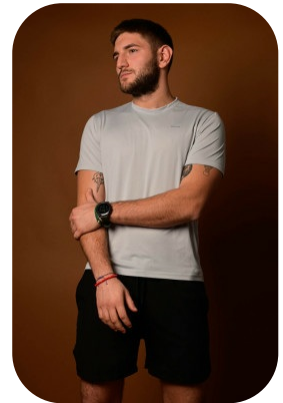

Alin Cararusa

Age: 21-24	Height: 6ft2inch	Eye Colour: Brown	Accent: London
Gender: M	Weight: 86kg	Waist: 37'	Bust: 43'
Location: London	Shoe Size: 8.5	Hips: 44'	
Drives: Yes	Hair Color: Brunette		

Talents
COMMERCIAL MODELS, EXTRAS