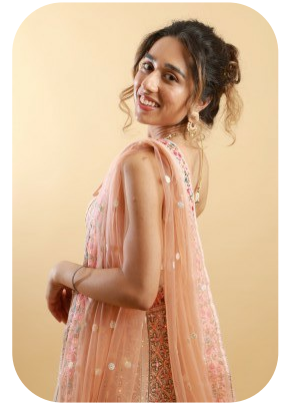

Alisha Chamba

Age: 25-30	Height: 5ft4inch	Eye Colour: Brown	Accent: London
Gender:F	Weight: 58kg	Waist: 26"	Bust: 32.5"
Location: London	Shoe Size: 7	Hips: 37"	
Drives: Yes	Hair Color: Black		

Talents
COMMERCIAL MODELS, EXTRAS