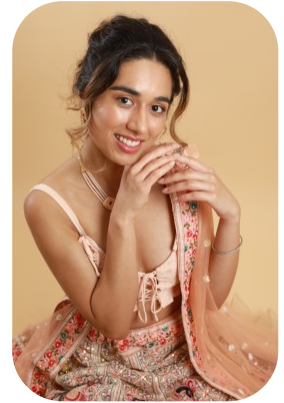

Alisha Chamba

Age: 25-30	Height: 5ft4inch	Eye Colour: Brown	Accent: London
Gender:F	Weight: 58kg	Waist: 26"	Bust: 32.5"
Location: London	Shoe Size: 7	Hips: 37"	
Drives: Yes	Hair Color: Black		

Talents
COMMERCIAL MODELS, EXTRAS