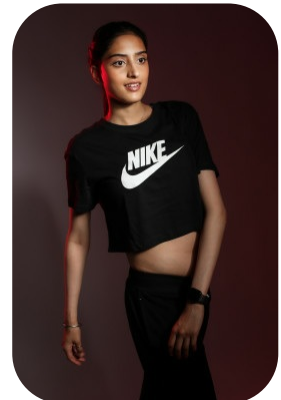

Alisha Marr

Trainings: 1

Age: 25-30	Height: 5ft10inch	Eye Colour: Brown	Accent: London
Gender:F	Weight: 59kg	Waist: 28	
Location: London	Shoe Size: 6	Bust: 34	
Drives: Yes	Hair Color: Brunette	Hips: 36	

Talents
 COMMERCIAL MODELS, HIGH FASHION, EXTRAS,
 ATHLETES

Additional Talents:
 BIKE - SWIM - HORSERIDE - CLIMB - RUN

BADMINTON - NATIONAL LEVEL 10 YEARS
TENNIS, TABLE TENNIS, FOOTBALL, BASKETBALL
DANCE - INDIAN CLASSICAL, COMMERCIAL -3 YEARS
ACTING
GYM FITNESS
BOXING