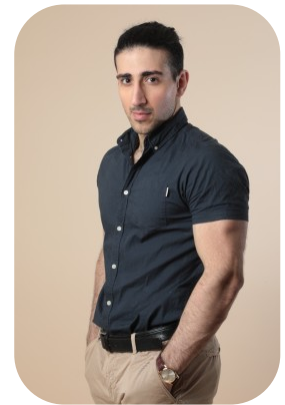

Ali Shokri

Age: 25-30	Height: 5ft11inch	Eye Colour: Black	Accent: Mid East
Gender:M	Weight: 90kg	Waist: 35	Bust: 42
Location: London	Shoe Size: 11	Hips: 40	
Drives: No	Hair Color: Black		

Talents

COMMERCIAL MODELS, FITNESS MODELS, EXTRAS