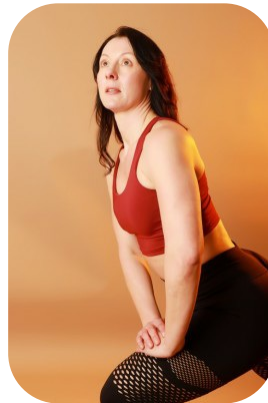

Alison Ford

Age: 41-50	Height: 5ft8inch	Eye Colour: Brown	Accent: Northern
Gender:F	Weight: 73kg	Waist: 27.5"	Bust: 34"
Location: Britain North	Shoe Size: 8.UK	Hips: 36	
Drives: Yes	Hair Color: Brunette		

Talents
MATURE MODELS, EXTRAS

Additional Talents:

BIKE - SWIM - ROLLERSKATE - ICESKATE

GYM FITNESS- WEIGHT LIFTING - COMBAT, YOGA, SPIN

FOR ANY INQUIRIES PLEASE CONTACT US

0207 834 66 60 - Office

www.fusionmng.com