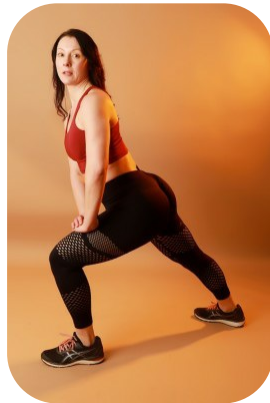

Alison Ford

Age: 41-50	Height: 5ft8inch	Eye Colour: Brown	Accent: Northern
Gender:F	Weight: 73kg	Waist: 27.5"	Bust: 34"
Location: Britain North	Shoe Size: 8.UK	Hips: 36	
Drives: Yes	Hair Color: Brunette		

Talents
MATURE MODELS, EXTRAS

Additional Talents:

BIKE - SWIM - ROLLERSKATE - ICESKATE

GYM FITNESS- WEIGHT LIFTING - COMBAT, YOGA, SPIN

FOR ANY INQUIRIES PLEASE CONTACT US

0207 834 66 60 - Office

www.fusionmng.com