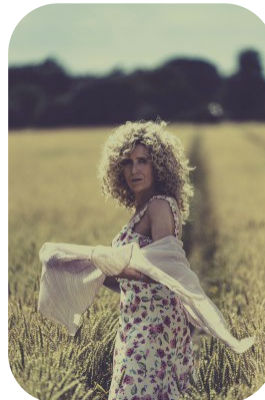

Alison Matthew

Credits: 1

Age: 51-60	Height: 5ft6inch	Eye Colour: Blue	Accent: London
Gender:F	Weight: 65kg	Waist: 32	Bust: 34 d
Location: London	Shoe Size: 6	Hips: 37	
Drives: Yes	Hair Color: Blonde		

Talents
MATURE MODELS